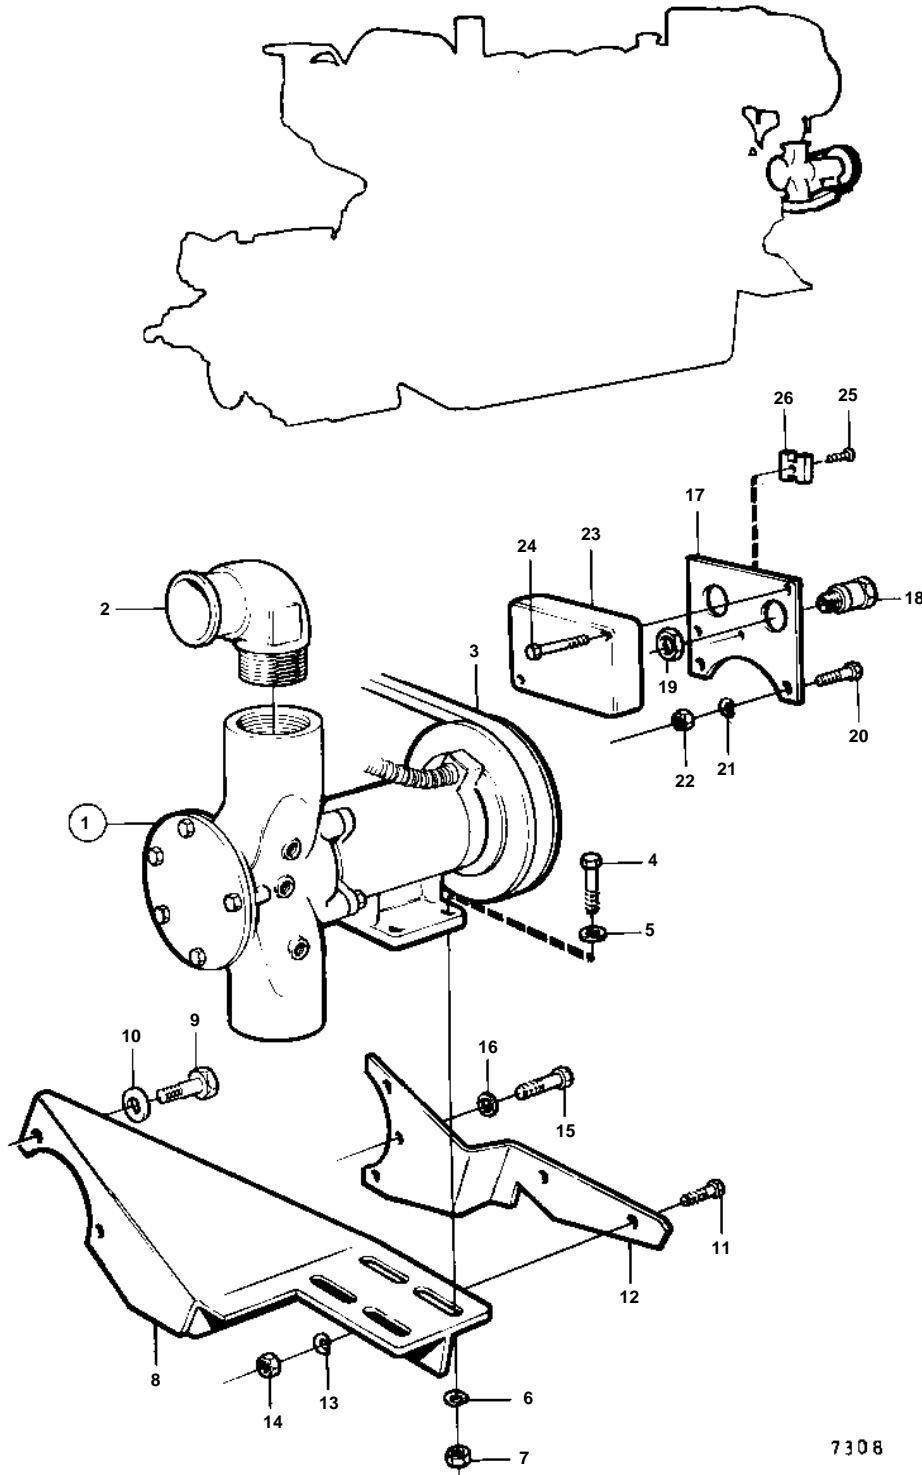

COMMON

7308

COMMON

REF	PART NO.	QTY	DESCRIPTION	SEE SEC.	NOTES
1	846105	1	Water pump		2
				1014	
2	813644	1	Hose attachment		
3	846361	1	V-belt		
4	955535	4	Screw		
5	960148	4	Washer		
6	942336	4	Spring washer		
7	955827	4	Nut		
8	846231	1	Bracket		
9	955577	2	Screw		
10	941911	2	Spring washer		
11	955535	3	Screw		
12	846232	1	Bracket		
13	942336	3	Spring washer		
14	955827	3	Nut		
15	955535	3	Screw		
16	940097	3	Washer		
17		1	Bracket		
18	881192	1	Cable union		
	822327	1	Cable union		
19	880243	2	Nut		
20	955525	2	Screw		
21	941905	2	Spring washer		
22	955780	2	Nut		
23	837392	1	Cover		
24	956301	2	Screw		
25		1	Screw		M3x16mm
26	926219	1	Coupling piece		